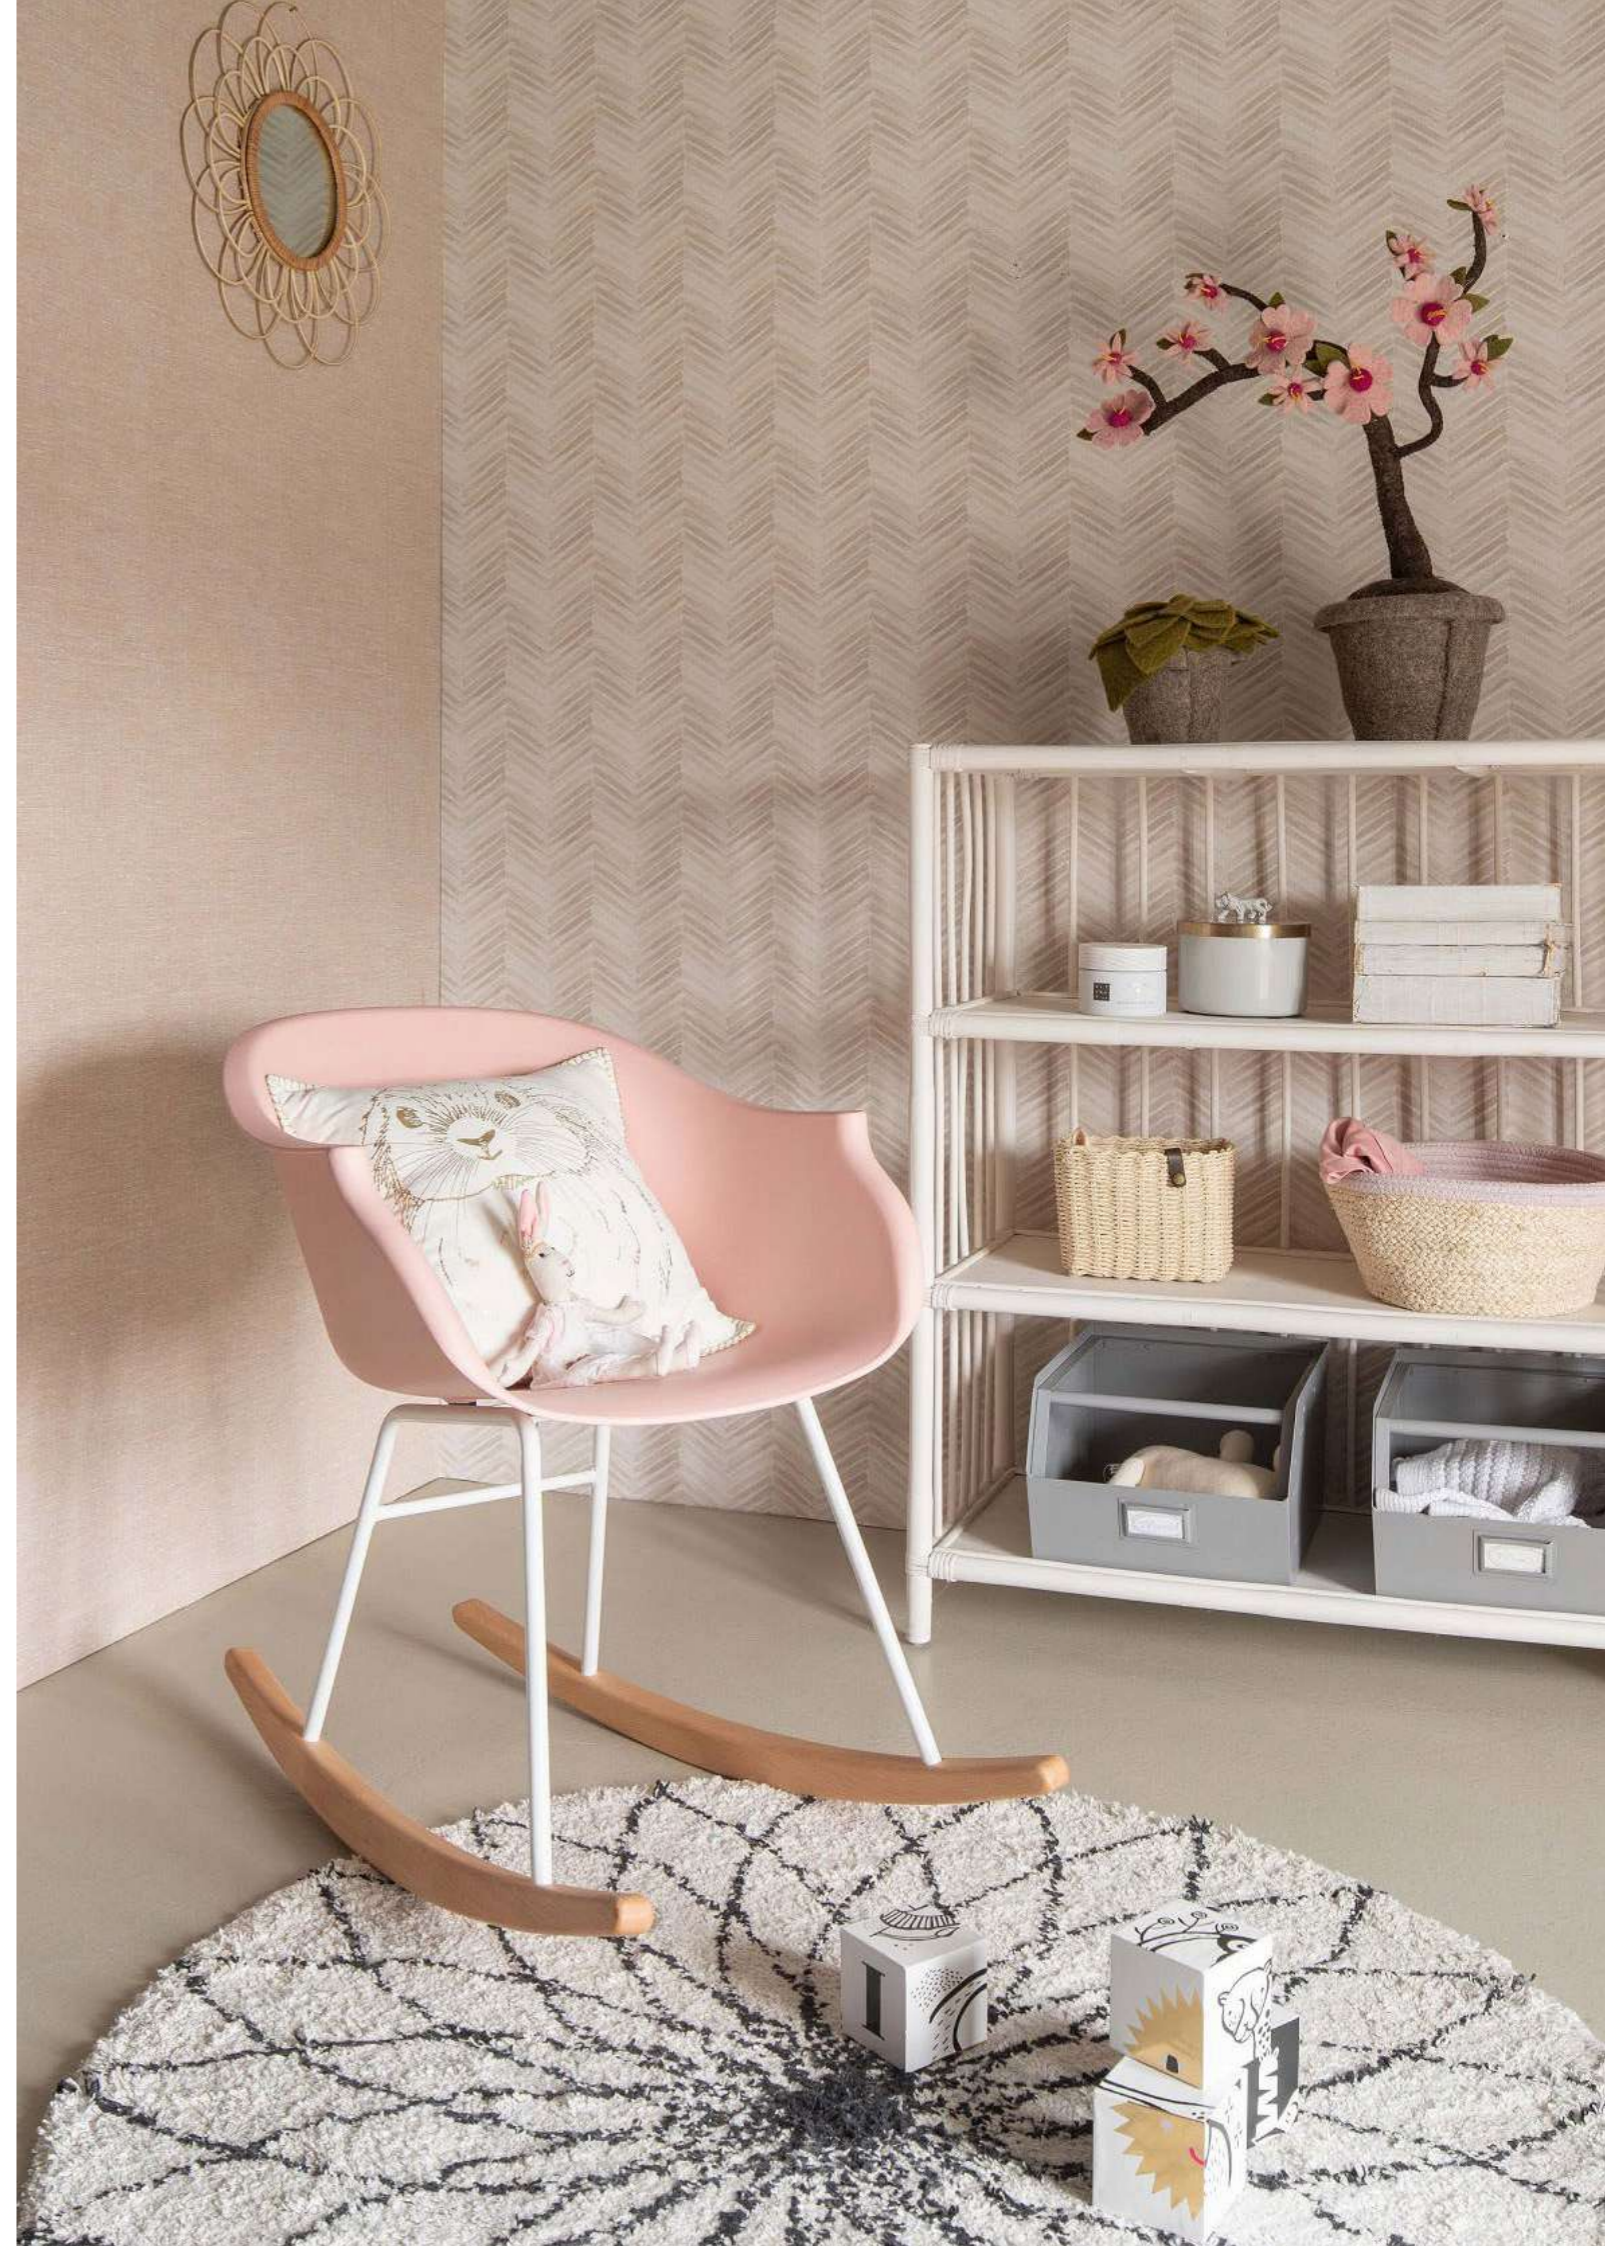

### BO (PILLOW)

50311443 grey

W50xH30cm

€24,95 **€14,95**

GREY

Cushion with fringes

Wool, viscose

### BO (PLAID)

50311441 grey

W120xL150cm

€69,95 **€49,95**

GREY

Plaid with fringes

Wool, viscose