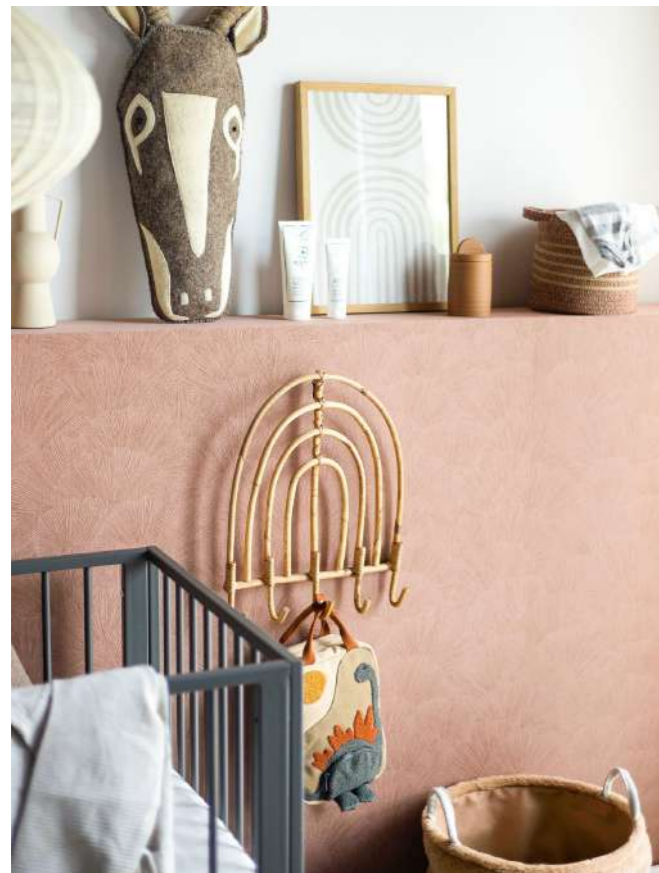

WALLDECO

ARMIN

46000135 natural

W60xD25xH30cm
€49,95

Rattan wall shelf
Knock-down

NATURAL

8 719874 464277

RUBY

20010690 natural

W35xD7xH43cm
€34,95

Rattan rainbow wall hooks

NATURAL

8 719874 464468

FAYE

20010686 natural

W31xD10xH41cm
€39,95

Rattan wall shelf/hooks

NATURAL

8 719874 464420

MAJA

20010689 natural

Ø40xD10cm
€39,95

Rattan wall shelf/hooks
with mirror

NATURAL

8 719874 464451

MEES

20010687 natural

W32xD10xH60cm
€49,95

NATURAL

8 719874 464437

FENNE

20010688 natural

W50xD13xH50cm
€44,95

NATURAL

8 719874 464444

MAYA

20010692 natural

W60xD14xH32cm
€49,95

Rattan wall shelf

NATURAL

8 719874 465298

WESS

46000145 natural

W60xD14xH14cm
€29,95

Water hyacinth wall shelf

NATURAL

8 719874 464598

MESSA

20010684 natural

W49xD10xH69cm
€69,95

Rattan wall shelf

NATURAL

8 719874 463034

MARA

20010691 natural

W60xD12,5xH25,5cm
€49,95

Water hyacinth wall shelf

NATURAL

8 719874 465281

Items with this label are ordered and will be delivered in May

Items with this label are ordered and will be delivered in May

ON THE WALL